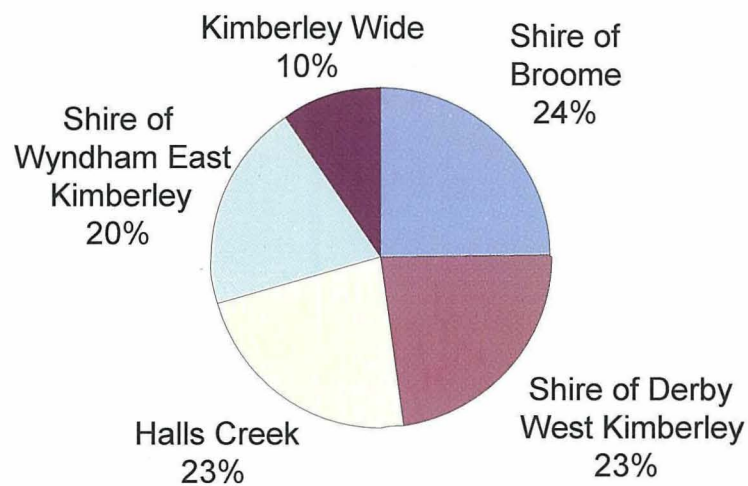

GOVERNMENT OF
WESTERN AUSTRALIA

KIMBERLEY
DEVELOPMENT COMMISSION

2008/09 KRGS Distribution by Project Status

2008/09 KRGS Geographic Distribution

PUBLIC

2008/09 KRGS Distribution by Project Outcome