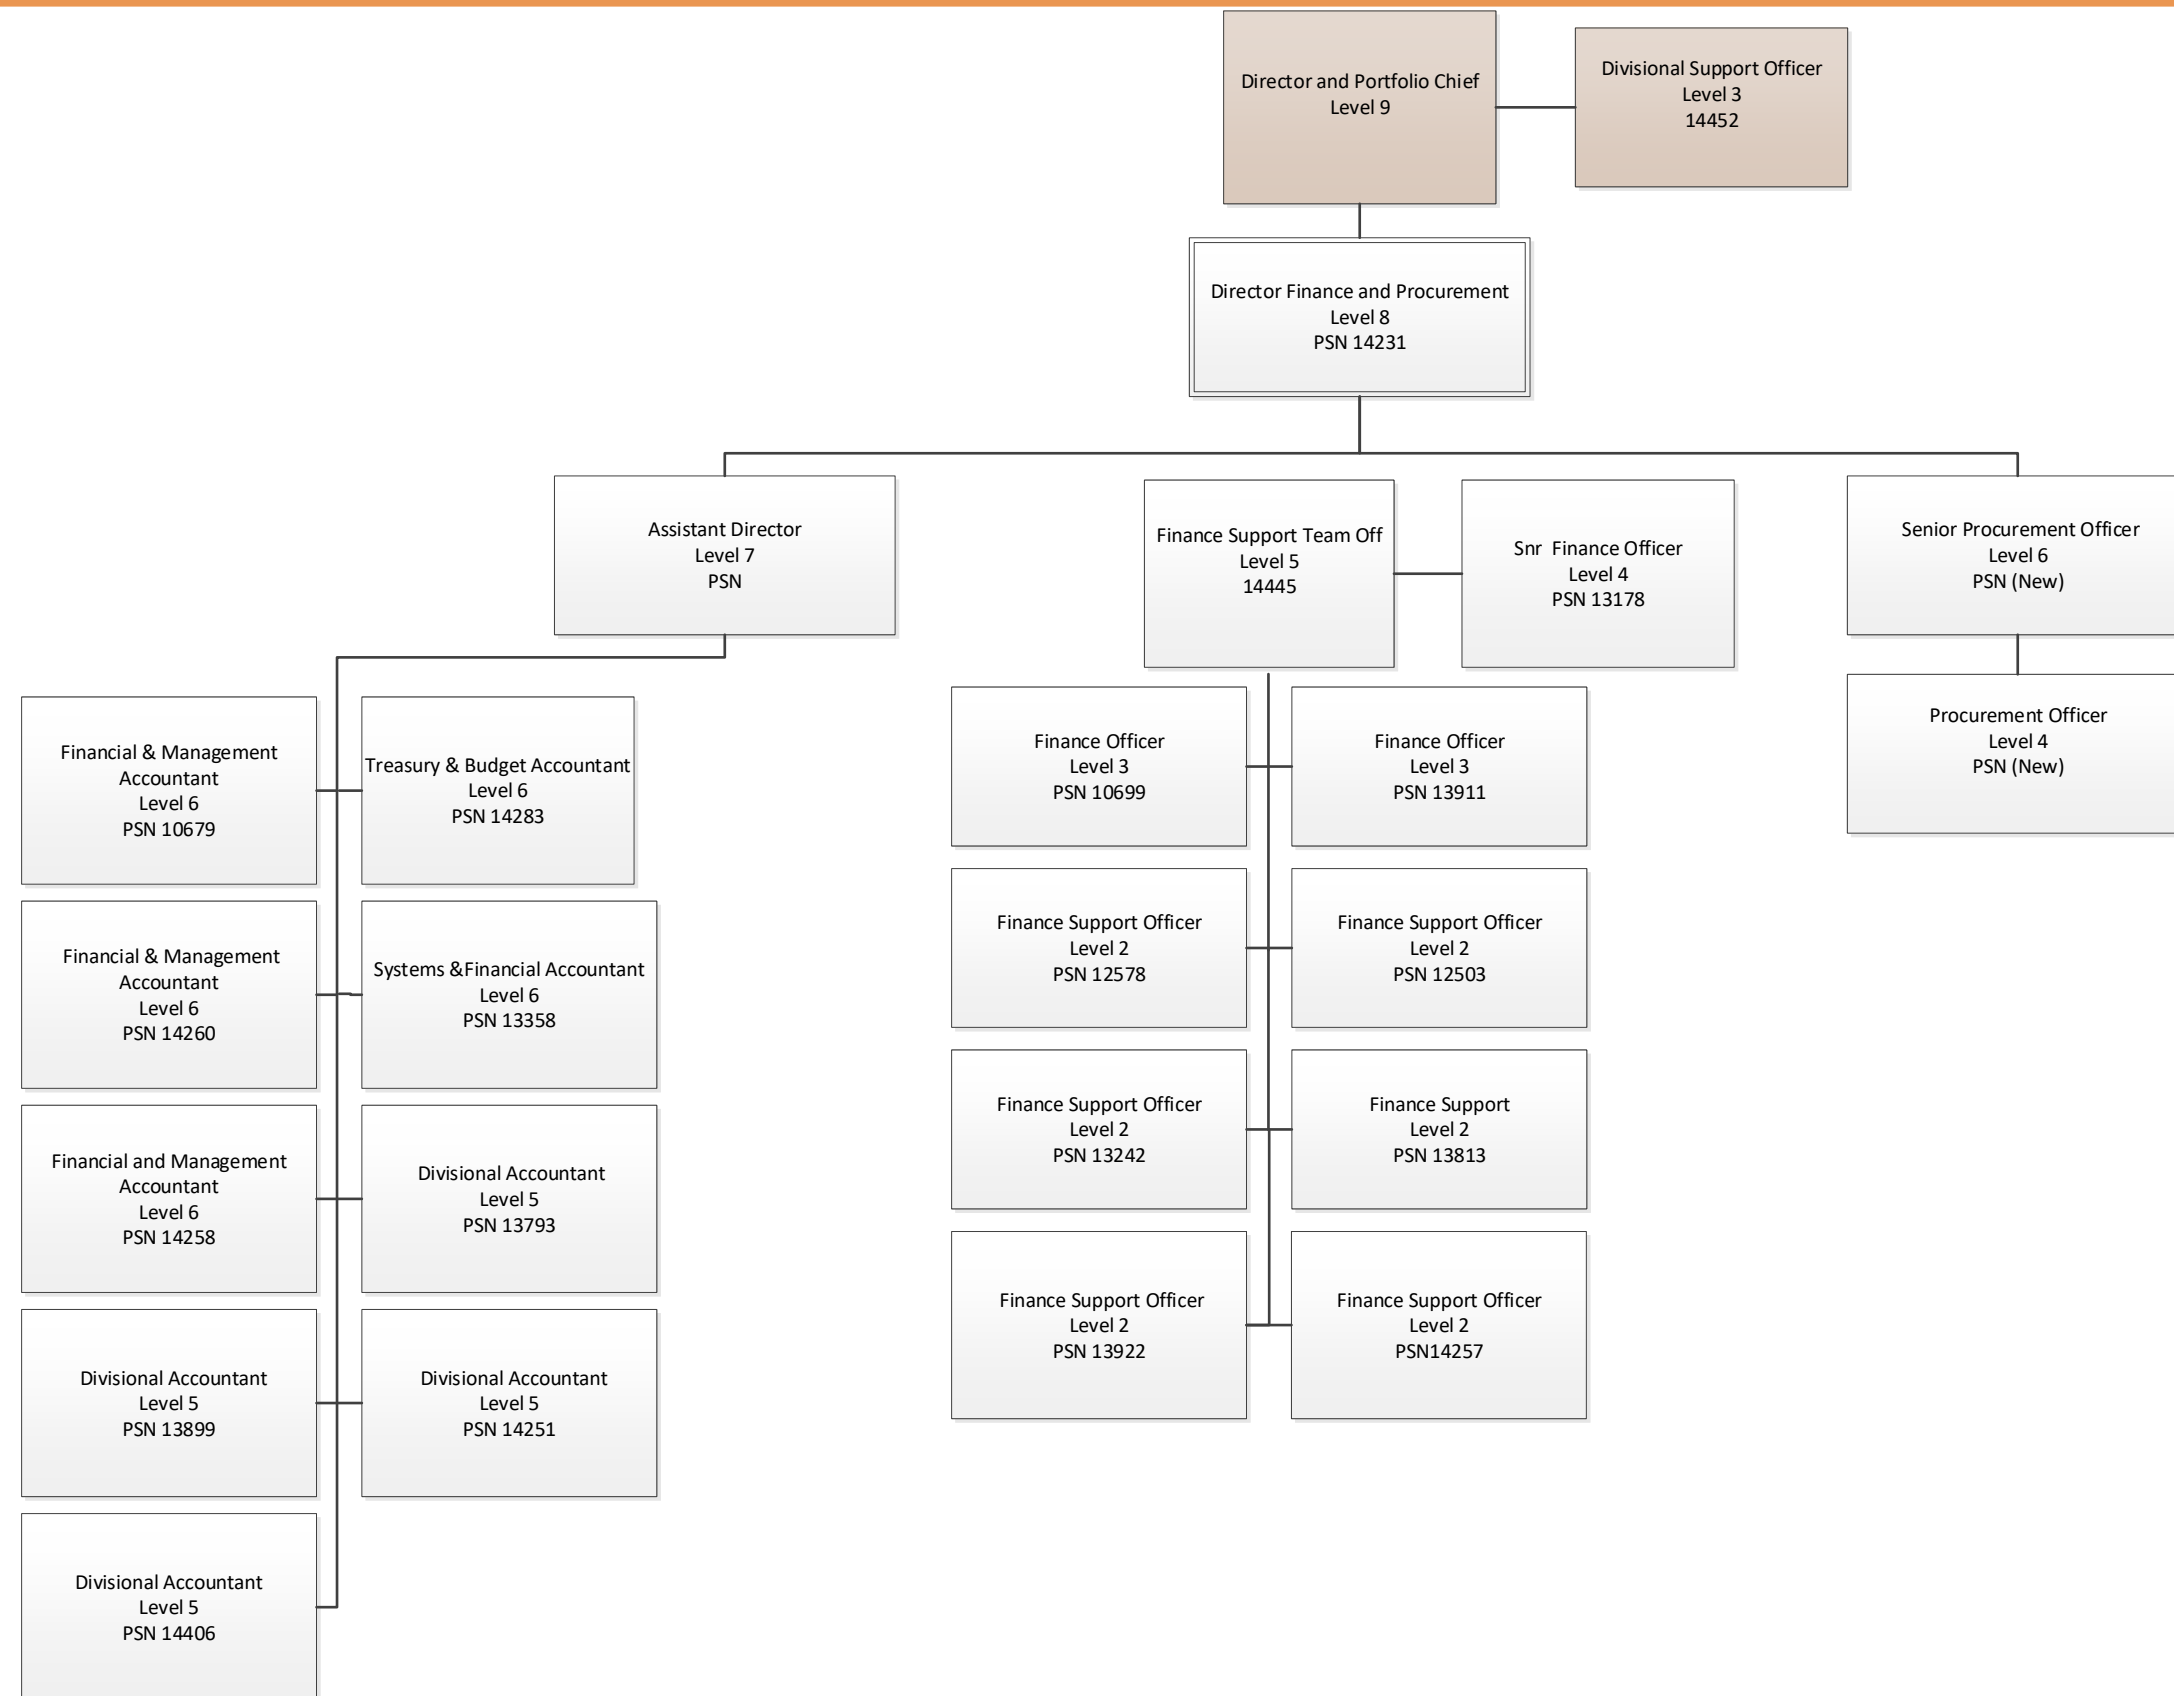

**DEPARTMENT OF LOCAL GOVERNMENT, SPORT AND CULTURAL INDUSTRIES
FINANCE AND PROCUREMENT DIVISION**