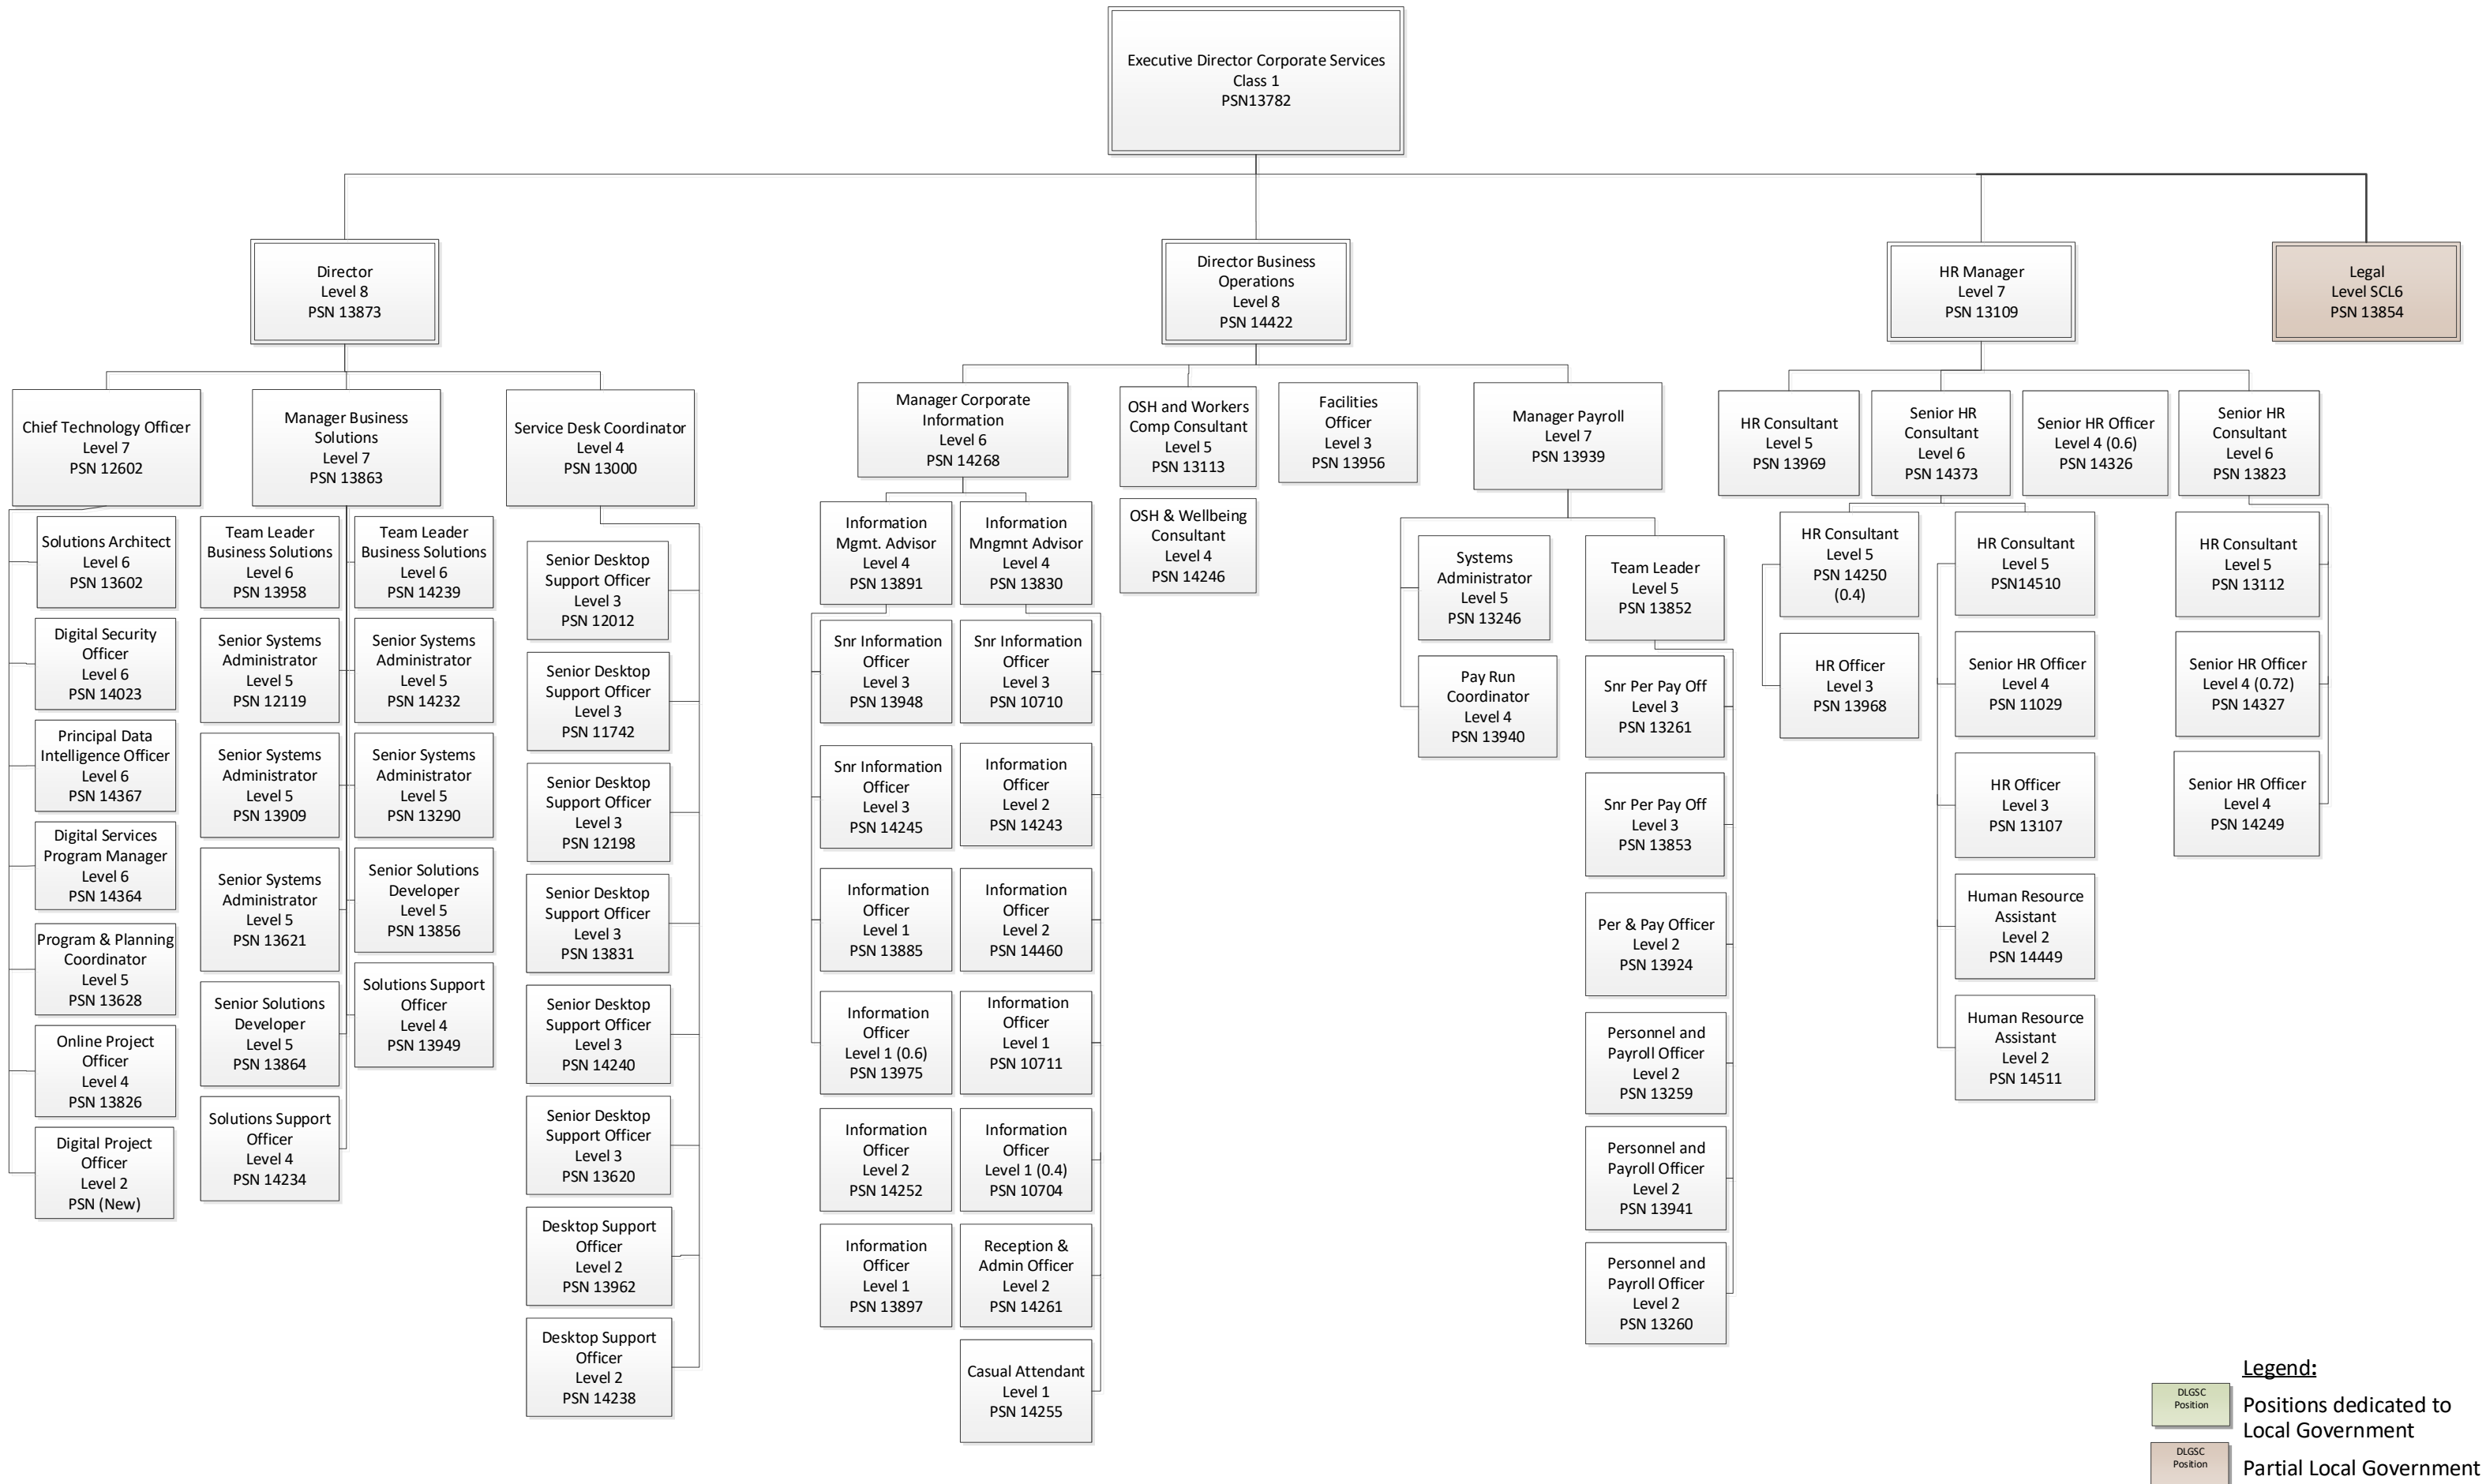

Attachment 7 - DEPARTMENT OF LOCAL GOVERNMENT, SPORT AND CULTURAL INDUSTRIES

DEPARTMENT OF LOCAL GOVERNMENT, SPORT AND CULTURAL INDUSTRIES
LOCAL GOVERNMENT INVESTIGATIONS AND ASSESSMENT BRANCH

**DEPARTMENT OF LOCAL GOVERNMENT, SPORT AND CULTURAL INDUSTRIES
CORPORATE SERVICES DIVISION**

Legend:

- DLGSC Position Positions dedicated to Local Government
- DLGSC Position Partial Local Government

DEPARTMENT OF LOCAL GOVERNMENT, SPORT AND CULTURAL INDUSTRIES
LOCAL GOVERNMENT AND POLICY AND ENGAGEMENT BRANCH

**DEPARTMENT OF LOCAL GOVERNMENT, SPORT AND CULTURAL INDUSTRIES
OFFICE OF THE DIRECTOR GENERAL DIVISION**

Legend:
DLGSC
Position Positions dedicated to
Local Government
DLGSC
Position Partial Local Government

Legend:

- DLGSC Position Positions dedicated to Local Government
- DLGSC Position Partial Local Government

**DEPARTMENT OF LOCAL GOVERNMENT, SPORT AND CULTURAL INDUSTRIES
INFRASTRUCTURE DIVISION**