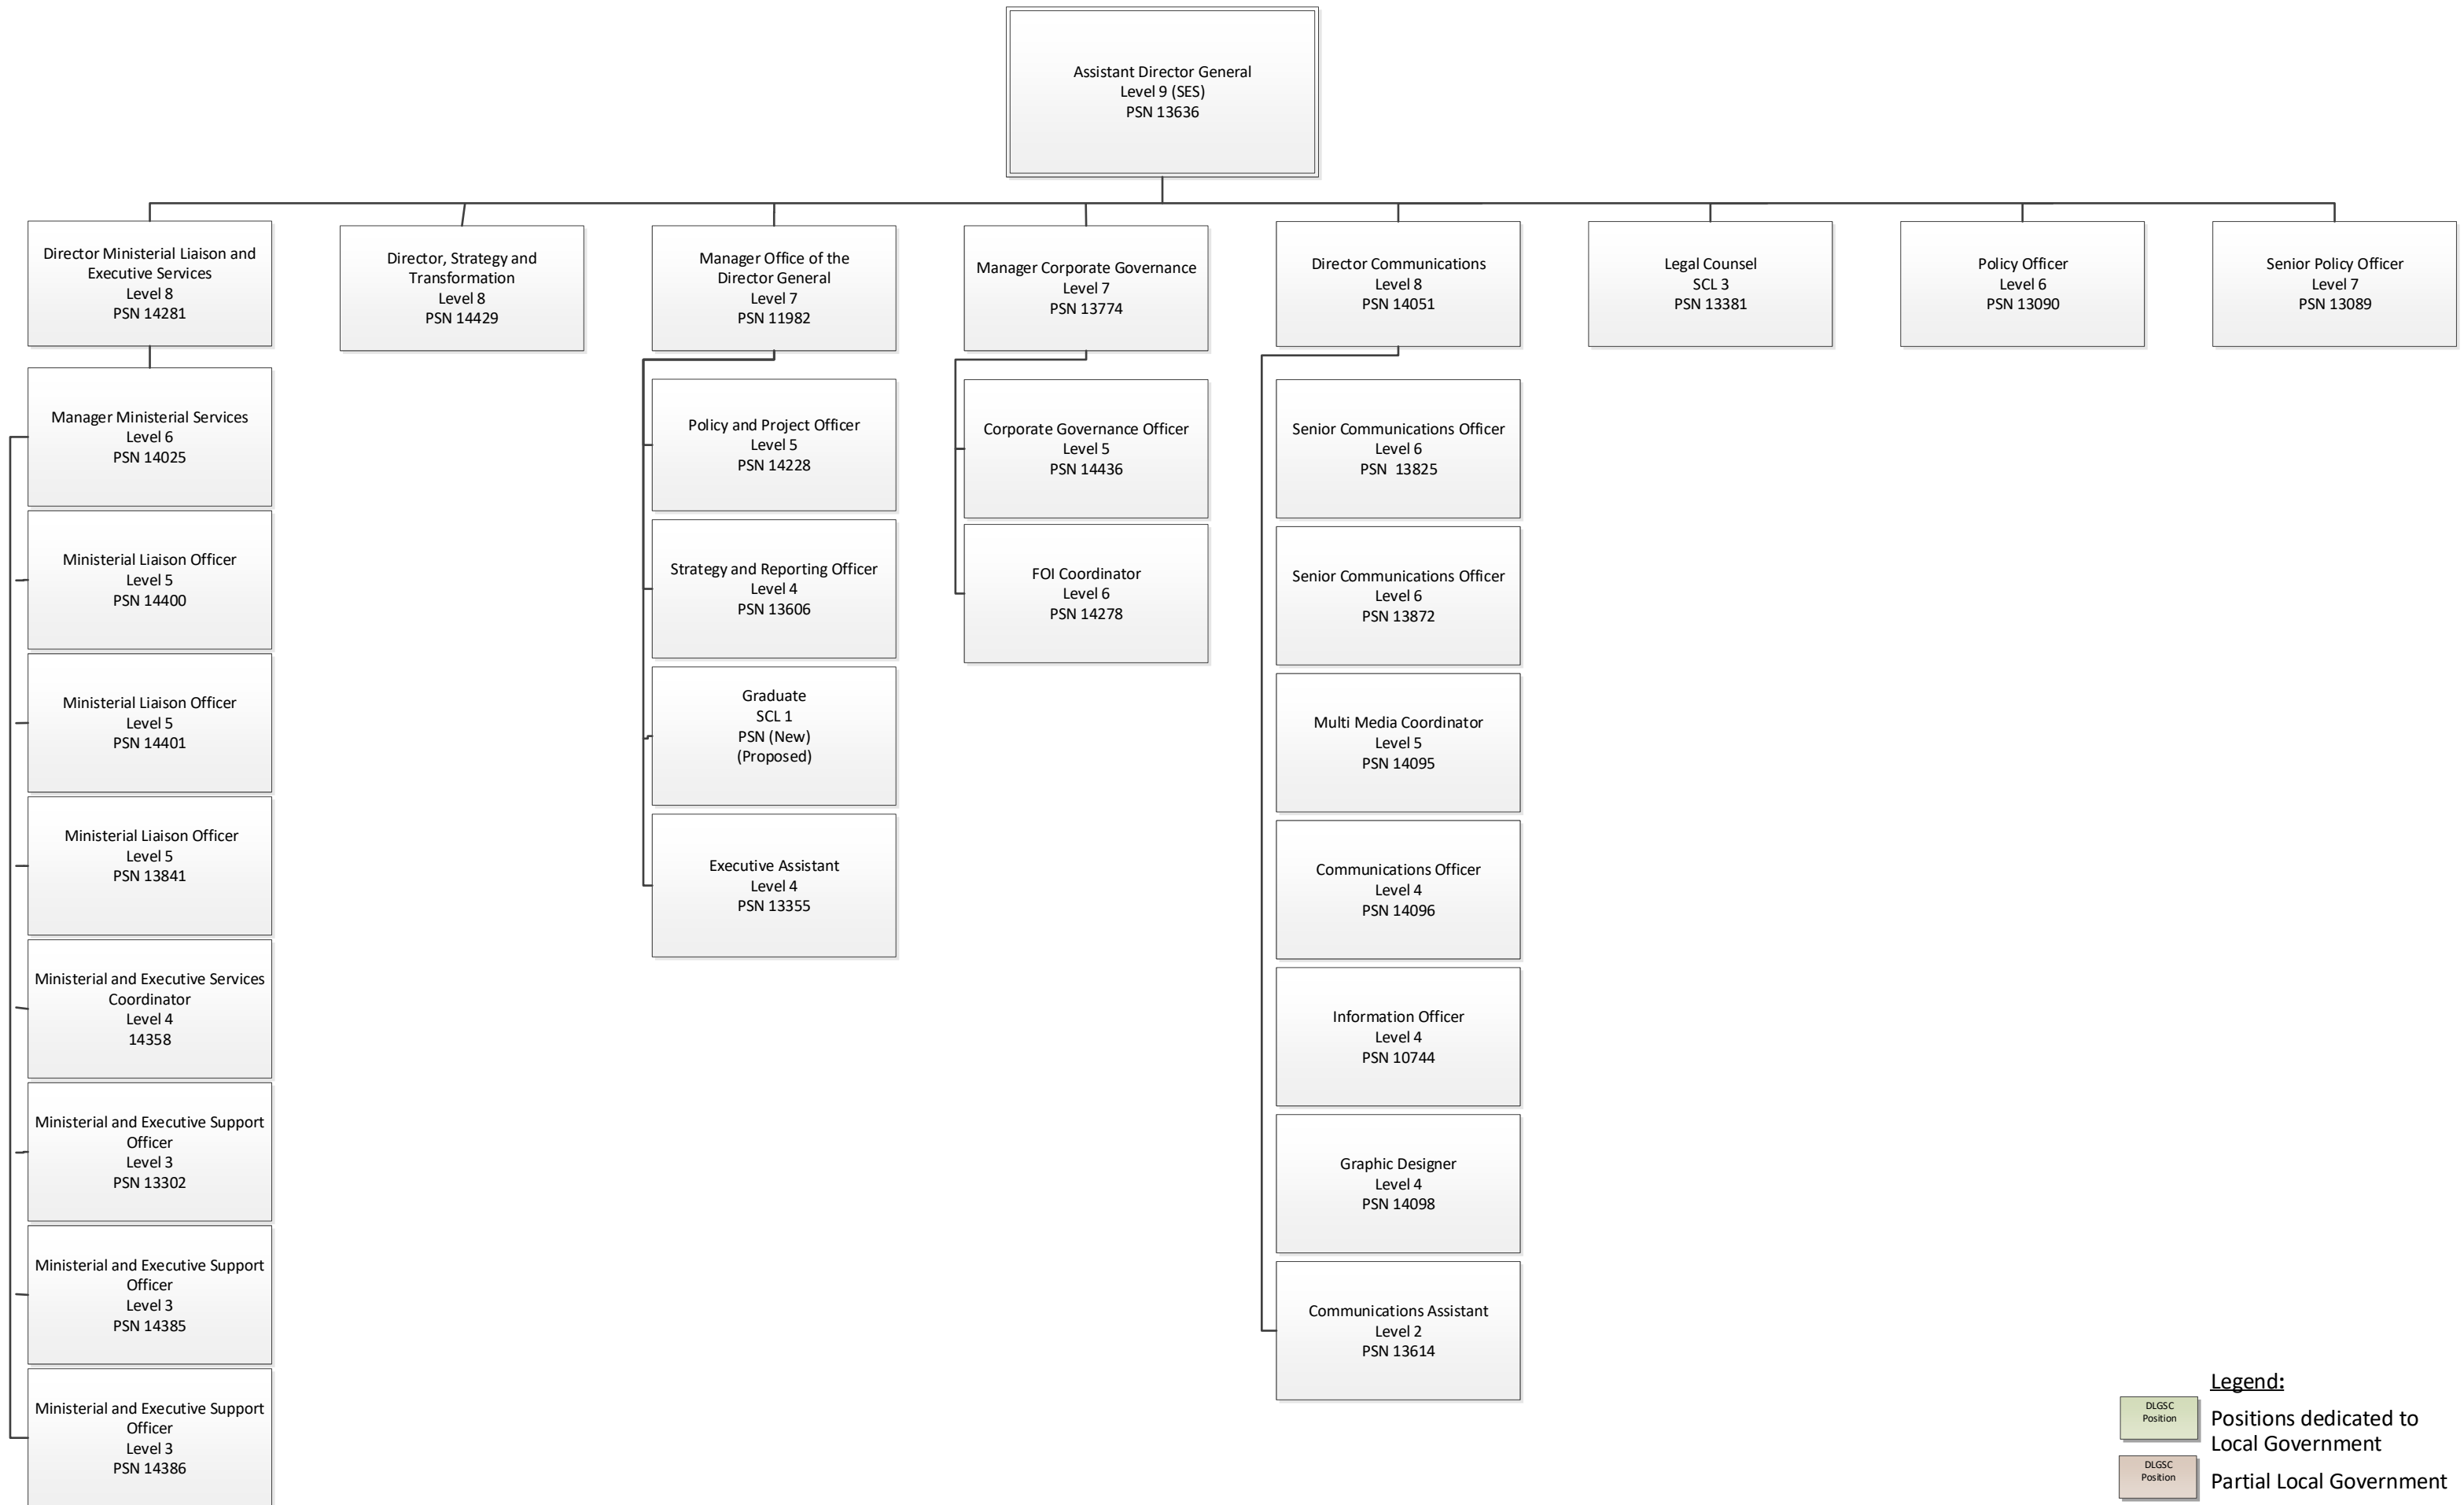

Legend:

- DLGSC Position Positions dedicated to Local Government
- DLGSC Position Partial Local Government

DEPARTMENT OF LOCAL GOVERNMENT, SPORT AND CULTURAL INDUSTRIES
LOCAL GOVERNMENT AND POLICY AND ENGAGEMENT BRANCH

DEPARTMENT OF LOCAL GOVERNMENT, SPORT AND CULTURAL INDUSTRIES
STRATEGIC INITIATIVES BRANCH

DEPARTMENT OF LOCAL GOVERNMENT, SPORT AND CULTURAL INDUSTRIES
STRATEGIC COORDINATION AND DELIVERY BRANCH

DEPARTMENT OF LOCAL GOVERNMENT, SPORT AND CULTURAL INDUSTRIES
CULTURE AND ARTS DIVISION

**DEPARTMENT OF LOCAL GOVERNMENT, SPORT AND CULTURAL INDUSTRIES
OFFICE OF THE DIRECTOR GENERAL DIVISION**

Legend:
DLGSC
Position Positions dedicated to
Local Government
DLGSC
Position Partial Local Government

Legend:

- DLGSC Position Positions dedicated to Local Government
- DLGSC Position Partial Local Government

**DEPARTMENT OF LOCAL GOVERNMENT, SPORT AND CULTURAL INDUSTRIES
INFRASTRUCTURE DIVISION**