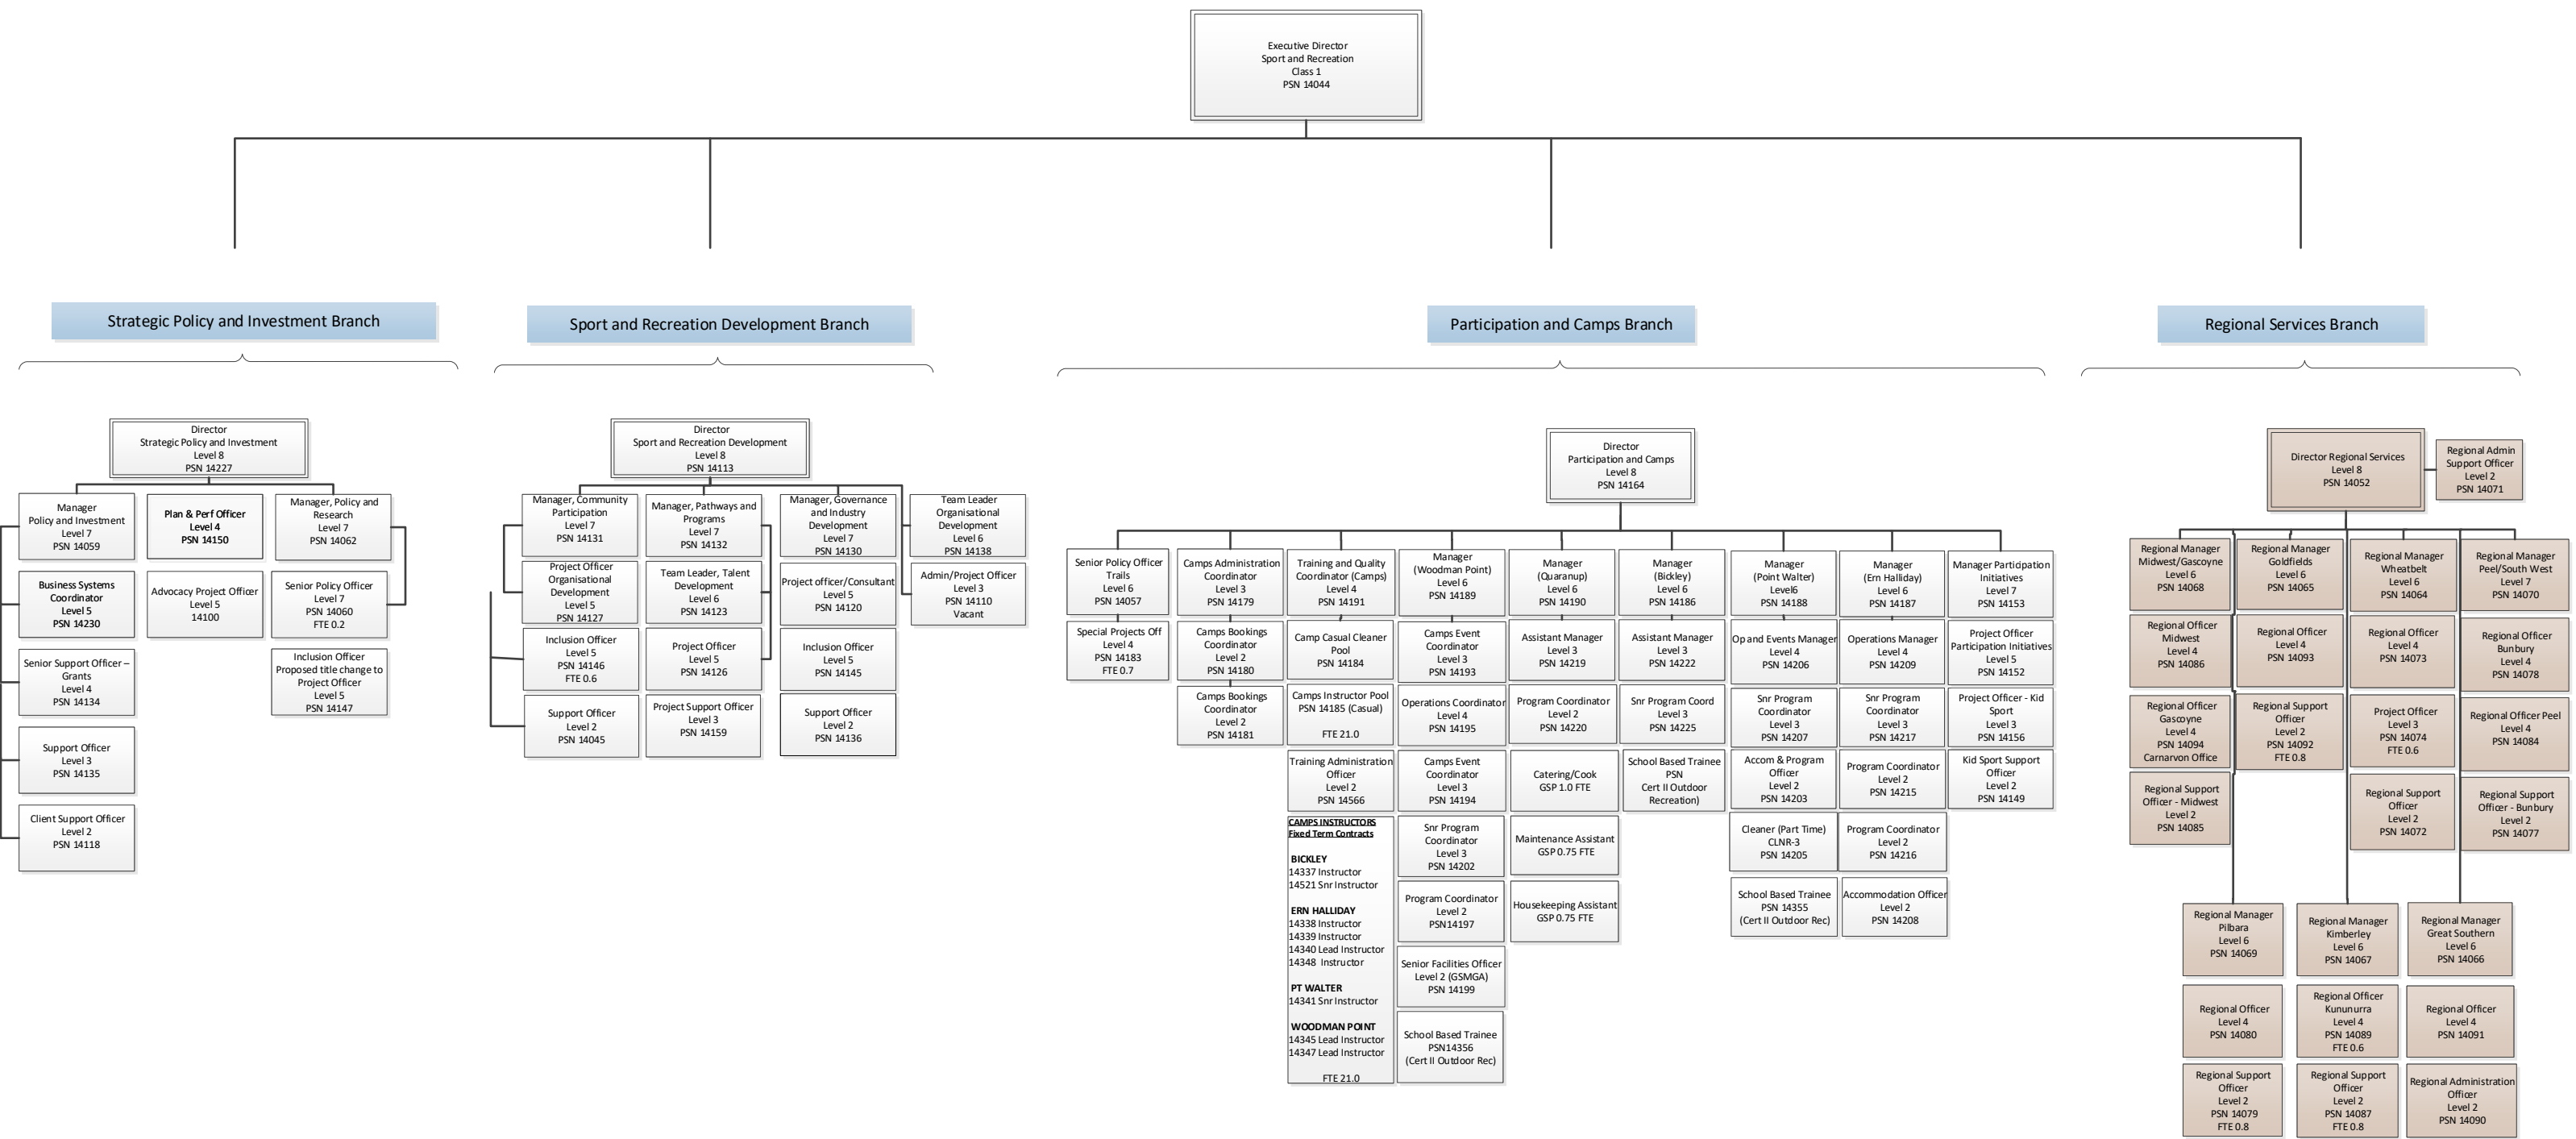

Attachment 7 - DEPARTMENT OF LOCAL GOVERNMENT, SPORT AND CULTURAL INDUSTRIES

DEPARTMENT OF LOCAL GOVERNMENT, SPORT AND CULTURAL INDUSTRIES
LOCAL GOVERNMENT INVESTIGATIONS AND ASSESSMENT BRANCH

**DEPARTMENT OF LOCAL GOVERNMENT, SPORT AND CULTURAL INDUSTRIES
CORPORATE SERVICES DIVISION**

Legend:

- DLGSC Position Positions dedicated to Local Government
- DLGSC Position Partial Local Government

DEPARTMENT OF LOCAL GOVERNMENT, SPORT AND CULTURAL INDUSTRIES
LOCAL GOVERNMENT AND POLICY AND ENGAGEMENT BRANCH

**DEPARTMENT OF LOCAL GOVERNMENT, SPORT AND CULTURAL INDUSTRIES
OFFICE OF THE DIRECTOR GENERAL DIVISION**

Legend:
DLGSC
Position Positions dedicated to
Local Government
DLGSC
Position Partial Local Government

Legend:

- DLGSC Position Positions dedicated to Local Government
- DLGSC Position Partial Local Government

**DEPARTMENT OF LOCAL GOVERNMENT, SPORT AND CULTURAL INDUSTRIES
INFRASTRUCTURE DIVISION**