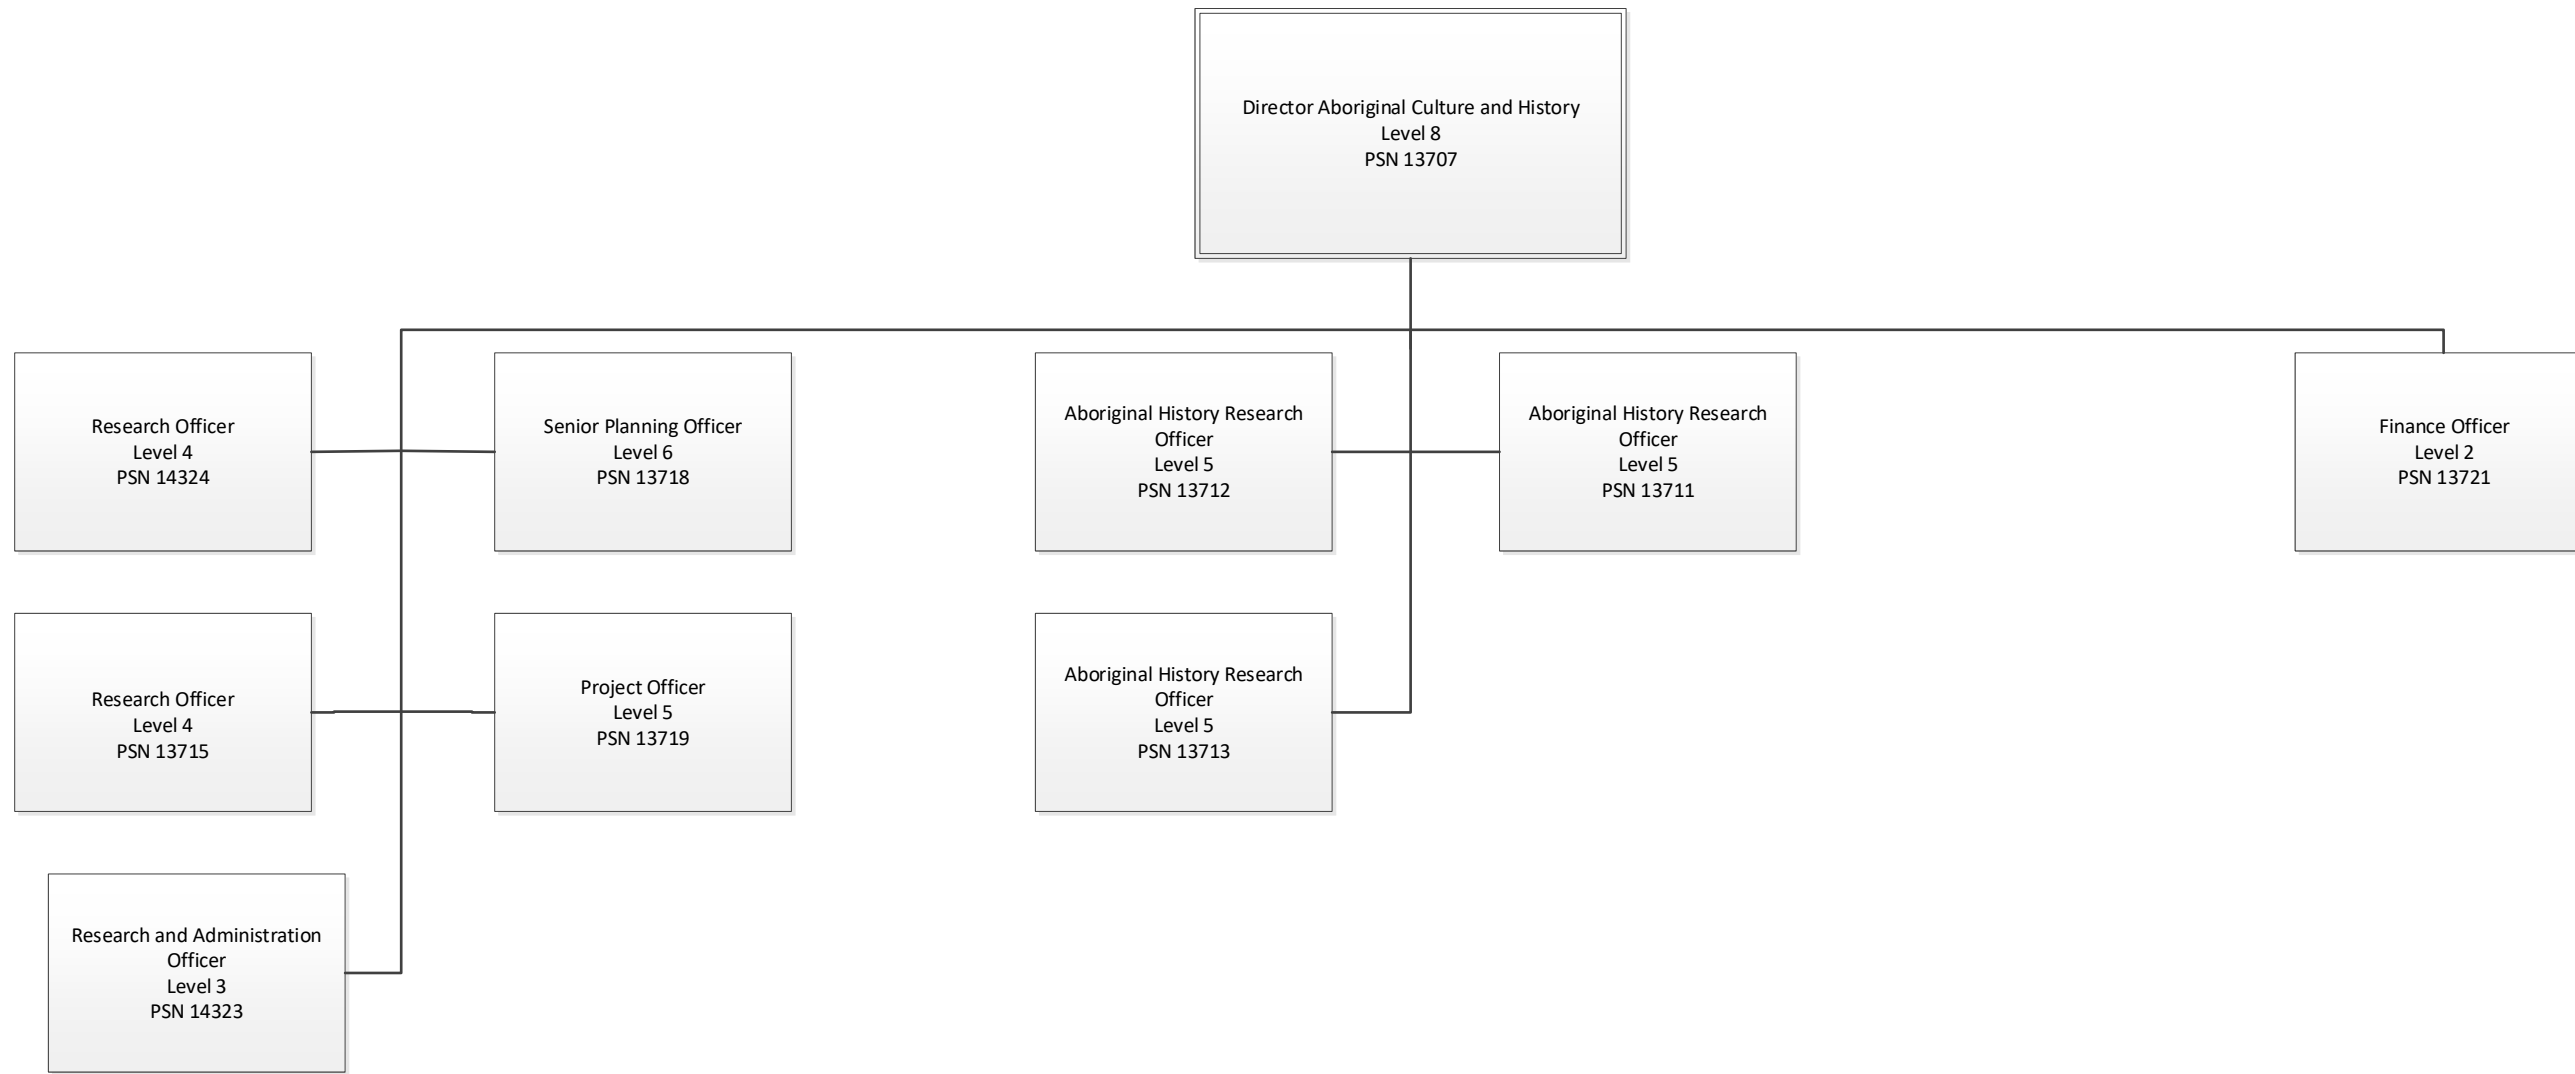

DEPARTMENT OF LOCAL GOVERNMENT, SPORT AND CULTURAL INDUSTRIES
ABORIGINAL HISTORY UNIT WA DIVISION