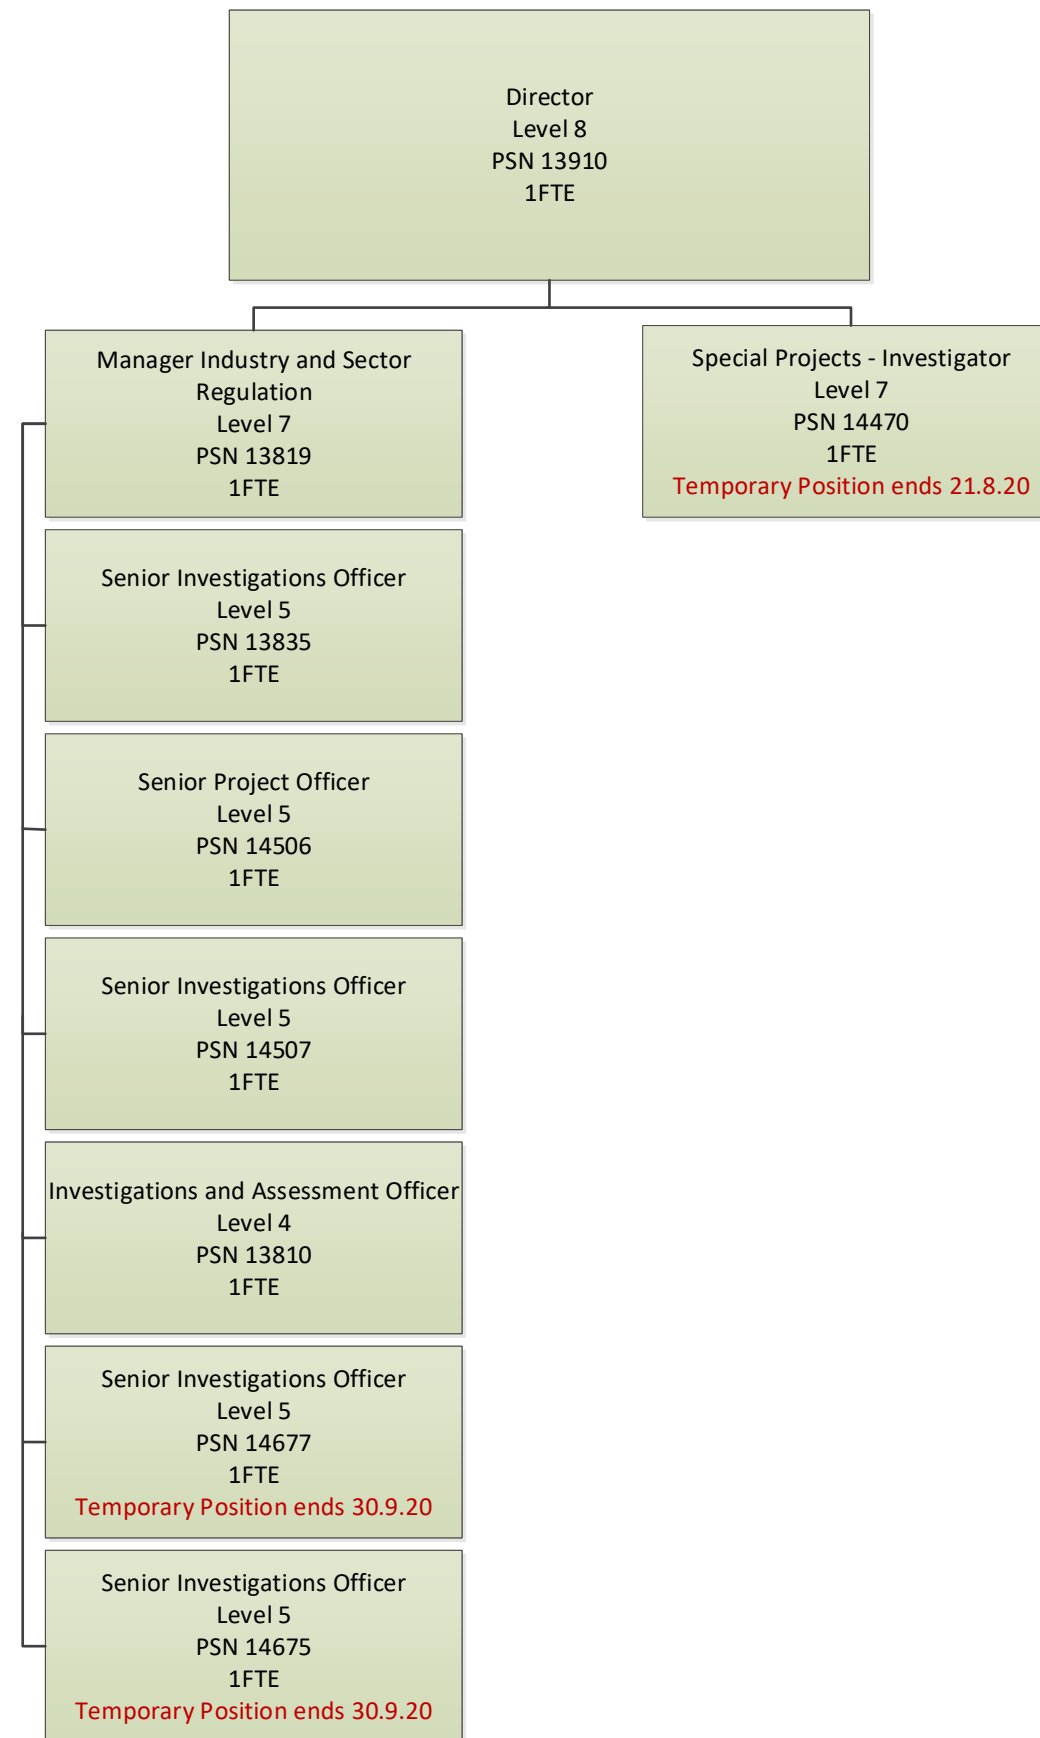

DEPARTMENT OF LOCAL GOVERNMENT, SPORT AND CULTURAL INDUSTRIES
LOCAL GOVERNMENT INVESTIGATIONS AND ASSESSMENT BRANCH