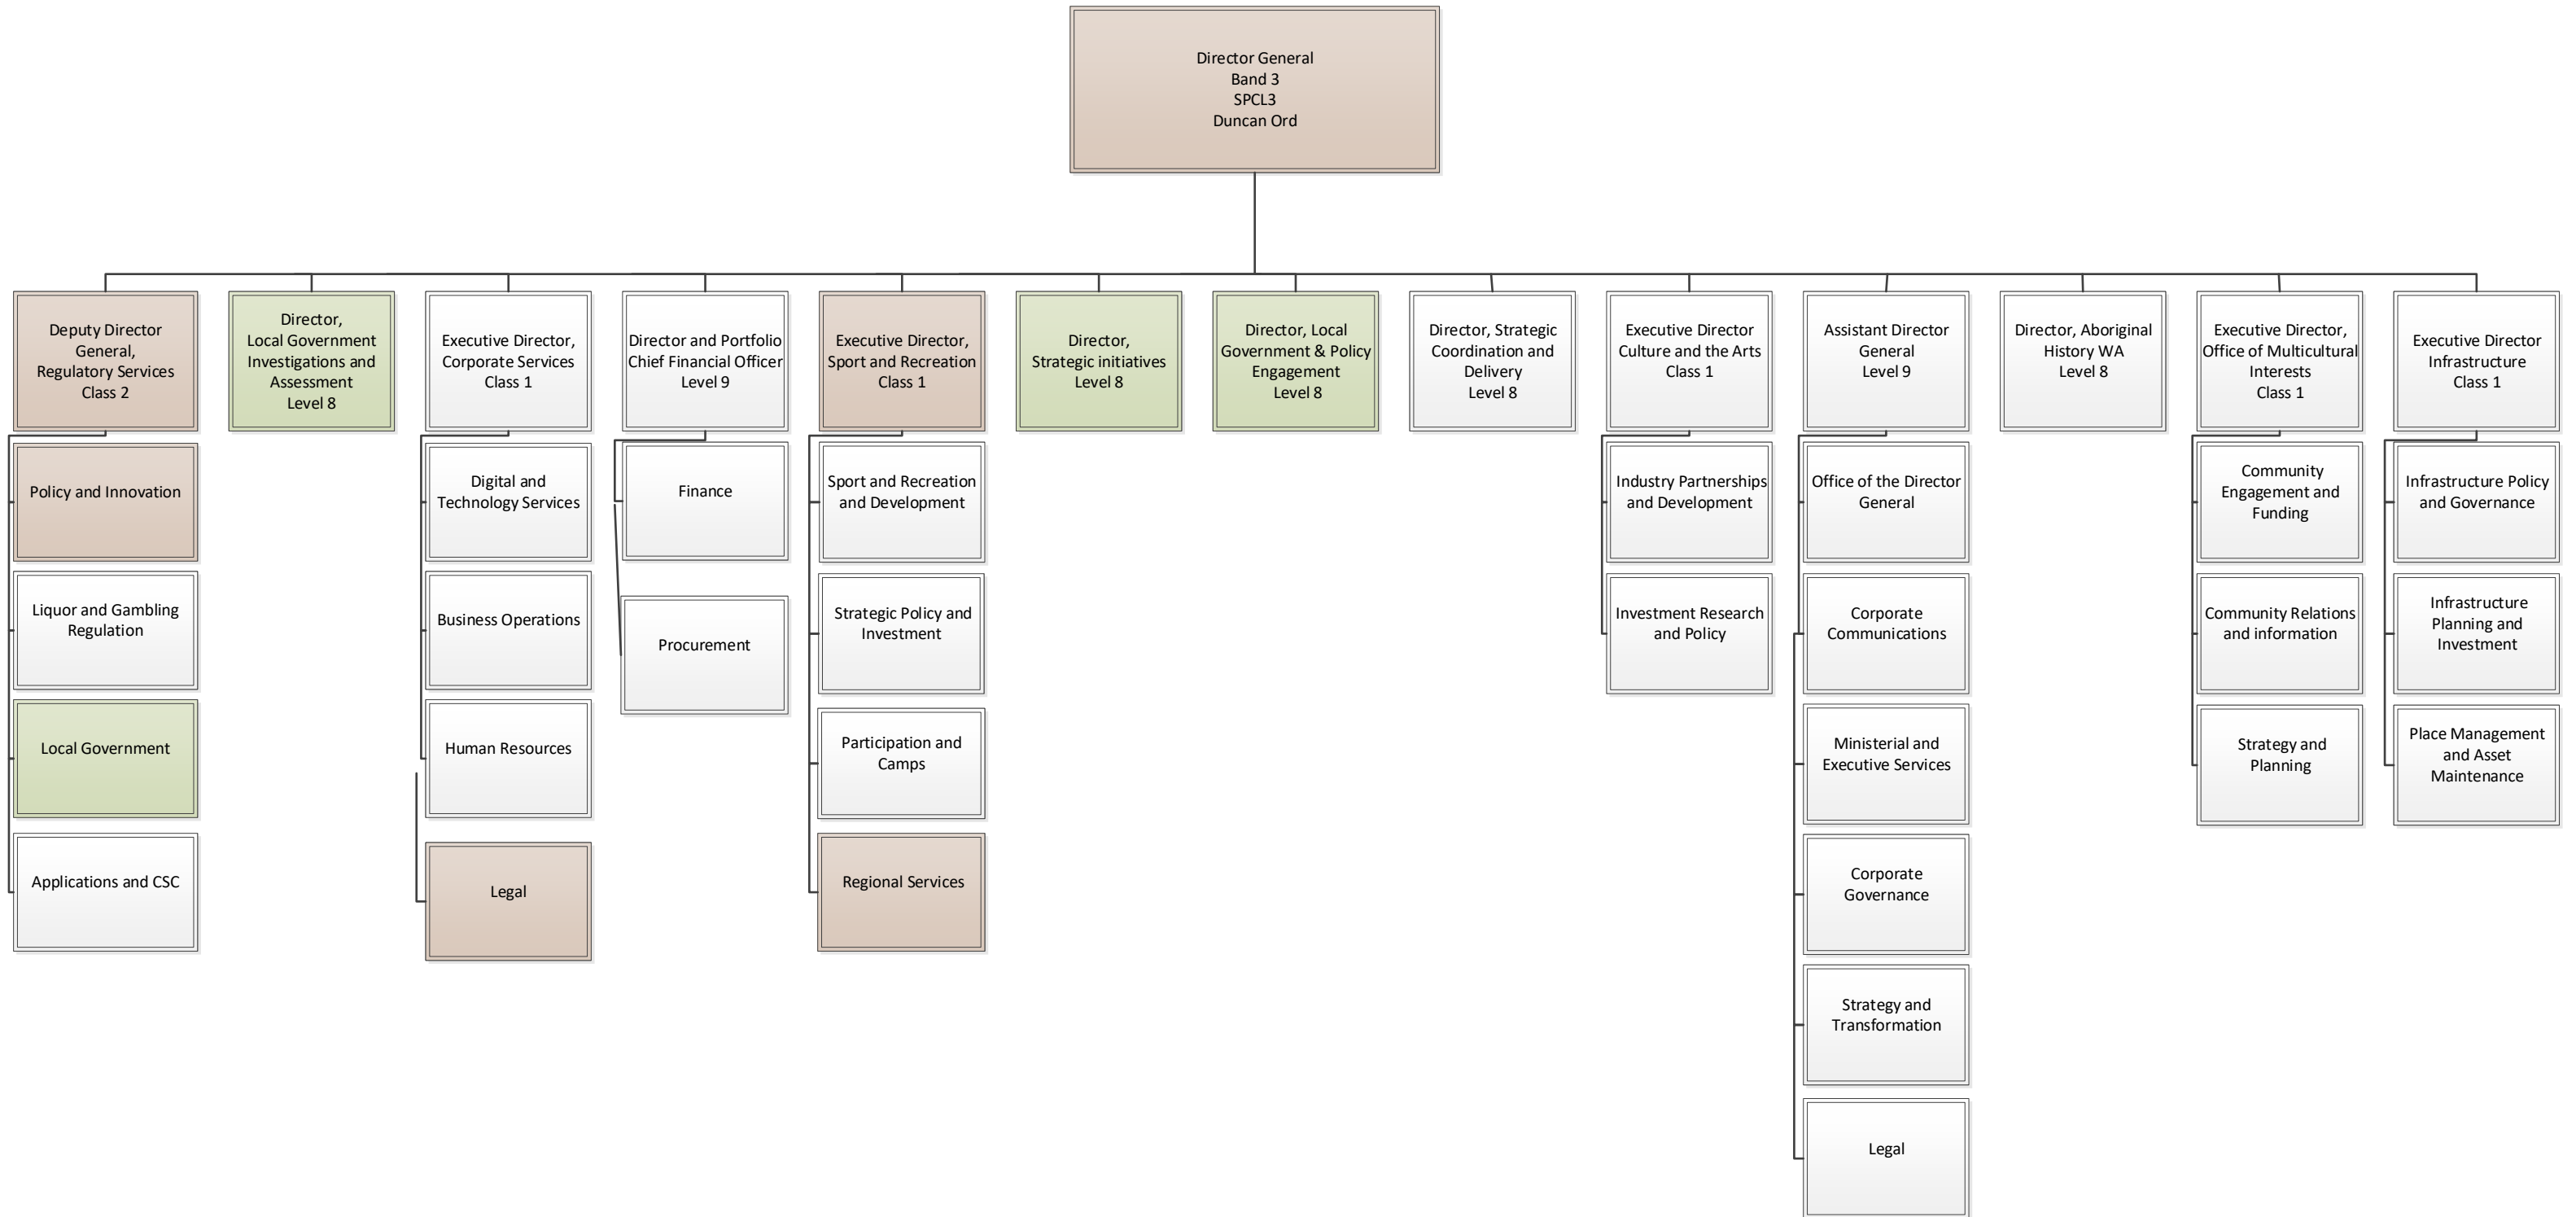

Attachment 7 - DEPARTMENT OF LOCAL GOVERNMENT, SPORT AND CULTURAL INDUSTRIES

DEPARTMENT OF LOCAL GOVERNMENT, SPORT AND CULTURAL INDUSTRIES
LOCAL GOVERNMENT INVESTIGATIONS AND ASSESSMENT BRANCH

**DEPARTMENT OF LOCAL GOVERNMENT, SPORT AND CULTURAL INDUSTRIES
CORPORATE SERVICES DIVISION**

Legend:

- DLGSC Position Positions dedicated to Local Government
- DLGSC Position Partial Local Government

DEPARTMENT OF LOCAL GOVERNMENT, SPORT AND CULTURAL INDUSTRIES
LOCAL GOVERNMENT AND POLICY AND ENGAGEMENT BRANCH

**DEPARTMENT OF LOCAL GOVERNMENT, SPORT AND CULTURAL INDUSTRIES
OFFICE OF THE DIRECTOR GENERAL DIVISION**

Legend:
DLGSC
Position Positions dedicated to
Local Government
DLGSC
Position Partial Local Government

Legend:

- DLGSC Position Positions dedicated to Local Government
- DLGSC Position Partial Local Government

**DEPARTMENT OF LOCAL GOVERNMENT, SPORT AND CULTURAL INDUSTRIES
INFRASTRUCTURE DIVISION**